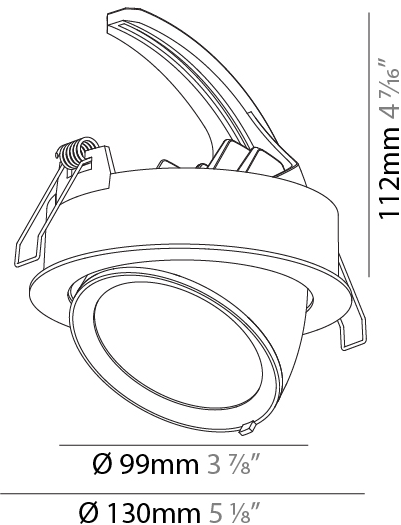

GENERAL

Series: Mechaniq Round Efficiency
Brand: Prolicht
Division: Architectural
Mounting Type: Recessed
Mounting Location: Ceiling
Subcategory: Downlight

PHYSICAL

Shape: Round
Diameter (mm): 130
Diameter (in): 5 1/8
Height (mm): 112
Height (in): 4 7/16
Min. Recessing Depth (mm): 130
Min. Recessing Depth (in): 5 1/8
Weight (kg): .743
Weight (lbs): 1.56
Fixture Finish: SSR / BKV / CWI / CRY / HAB / UFT / ITA / RUA / FTG / MYG / LOD / PUS / FRO / FUP / KIA / POP / BLS / SPG / MEY / GOH / GUM / CHC / COM / ABZ / JAG / OBR / MOS / ROR
Fixture Material: Aluminum Die Cast
Cut-out Measurements: 120mm / 4 3/4"

ELECTRICAL

Lamp Type: LED (Zhaga Standard)
Input Wattage (W): 18.7
Dimming: Tri-Mode (Non-Dimming and Phase Dimming (120Vac only) and 0-10V Dimming)
Driver Included: No
Driver Location: Recessed Housing
Driver Type: Constant Current - Universal
Housing: See components
Input Voltage (V): 120 - 277
Constant Current (MA): 500

LED

Number of LEDs: 1
Color Temperature (°K): 2700 / 3000 / 3500 / 4000
Max. Delivered Lumen (lm): 2180 / 2230 / 2352 / 2400
CRI: >90 CRI
Lamp Life (hrs): 50000

OPTICAL

Reflector: 18 / 26 / 40
Adjustability: Rotational 355°; Tilt 45°

RATINGS AND CERTIFICATIONS

Certified By: Certified for North American Standards
IP rating: IP20