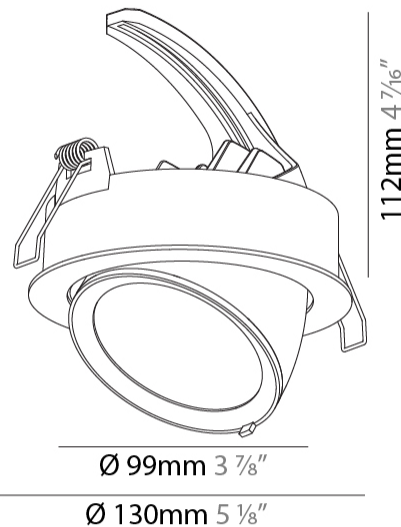

GENERAL

Series: Mechaniq Round Efficiency
Brand: Prolicht
Division: Architectural
Mounting Type: Recessed
Mounting Location: Ceiling
Subcategory: Downlight

PHYSICAL

Shape: Round
Diameter (mm): 130
Diameter (in): 5 1/8
Height (mm): 112
Height (in): 4 7/16
Min. Recessing Depth (mm): 130
Min. Recessing Depth (in): 5 1/8
Light Distribution: Adjustable / Downlight
Weight (kg): .743
Weight (lbs): 1.64
Fixture Finish: SSR / BKV / CWI / CRY / HAB / UFT / ITA / RUA / FTG / MYG / LOD / PUS / FRO / FUP / KIA / POP / BLS / SPG / MEY / GOH / GUM / CHC / COM / ABZ / JAG / OBR / MOS / ROR
Fixture Material: Aluminum Die Cast
Cut-out Measurements: 120mm / 4 3/4"

ELECTRICAL

Lamp Type: LED (Zhaga Standard)
Total Output Wattage (W): 12 / 15
Dimming: Tri-Mode (Non-Dimming and Phase Dimming (120Vac only) and 0-10V Dimming)
Driver Included: No
Driver Location: Recessed Housing
Driver Type: Constant Current - Universal
Housing: See components
Input Voltage (V): 120 - 277
Constant Current (MA): 350

LED

Number of LEDs: 1
Color Temperature (°K): 2700 / 3000 / 3500 / 4000
Max. Delivered Lumen (lm): 830 / 930 / 1010 / 1030
CRI: >90 CRI
Lamp Life (hrs): 50000

OPTICAL

Reflector°: 8
Adjustability: Rotational 355°; Tilt 45°

RATINGS AND CERTIFICATIONS

Certified By: Certified for North American Standards
IP rating: IP20

		120mm 4 3/4"	130mm 5 1/8"	10 | 15mm 3/8" 9/16"	45°	355°